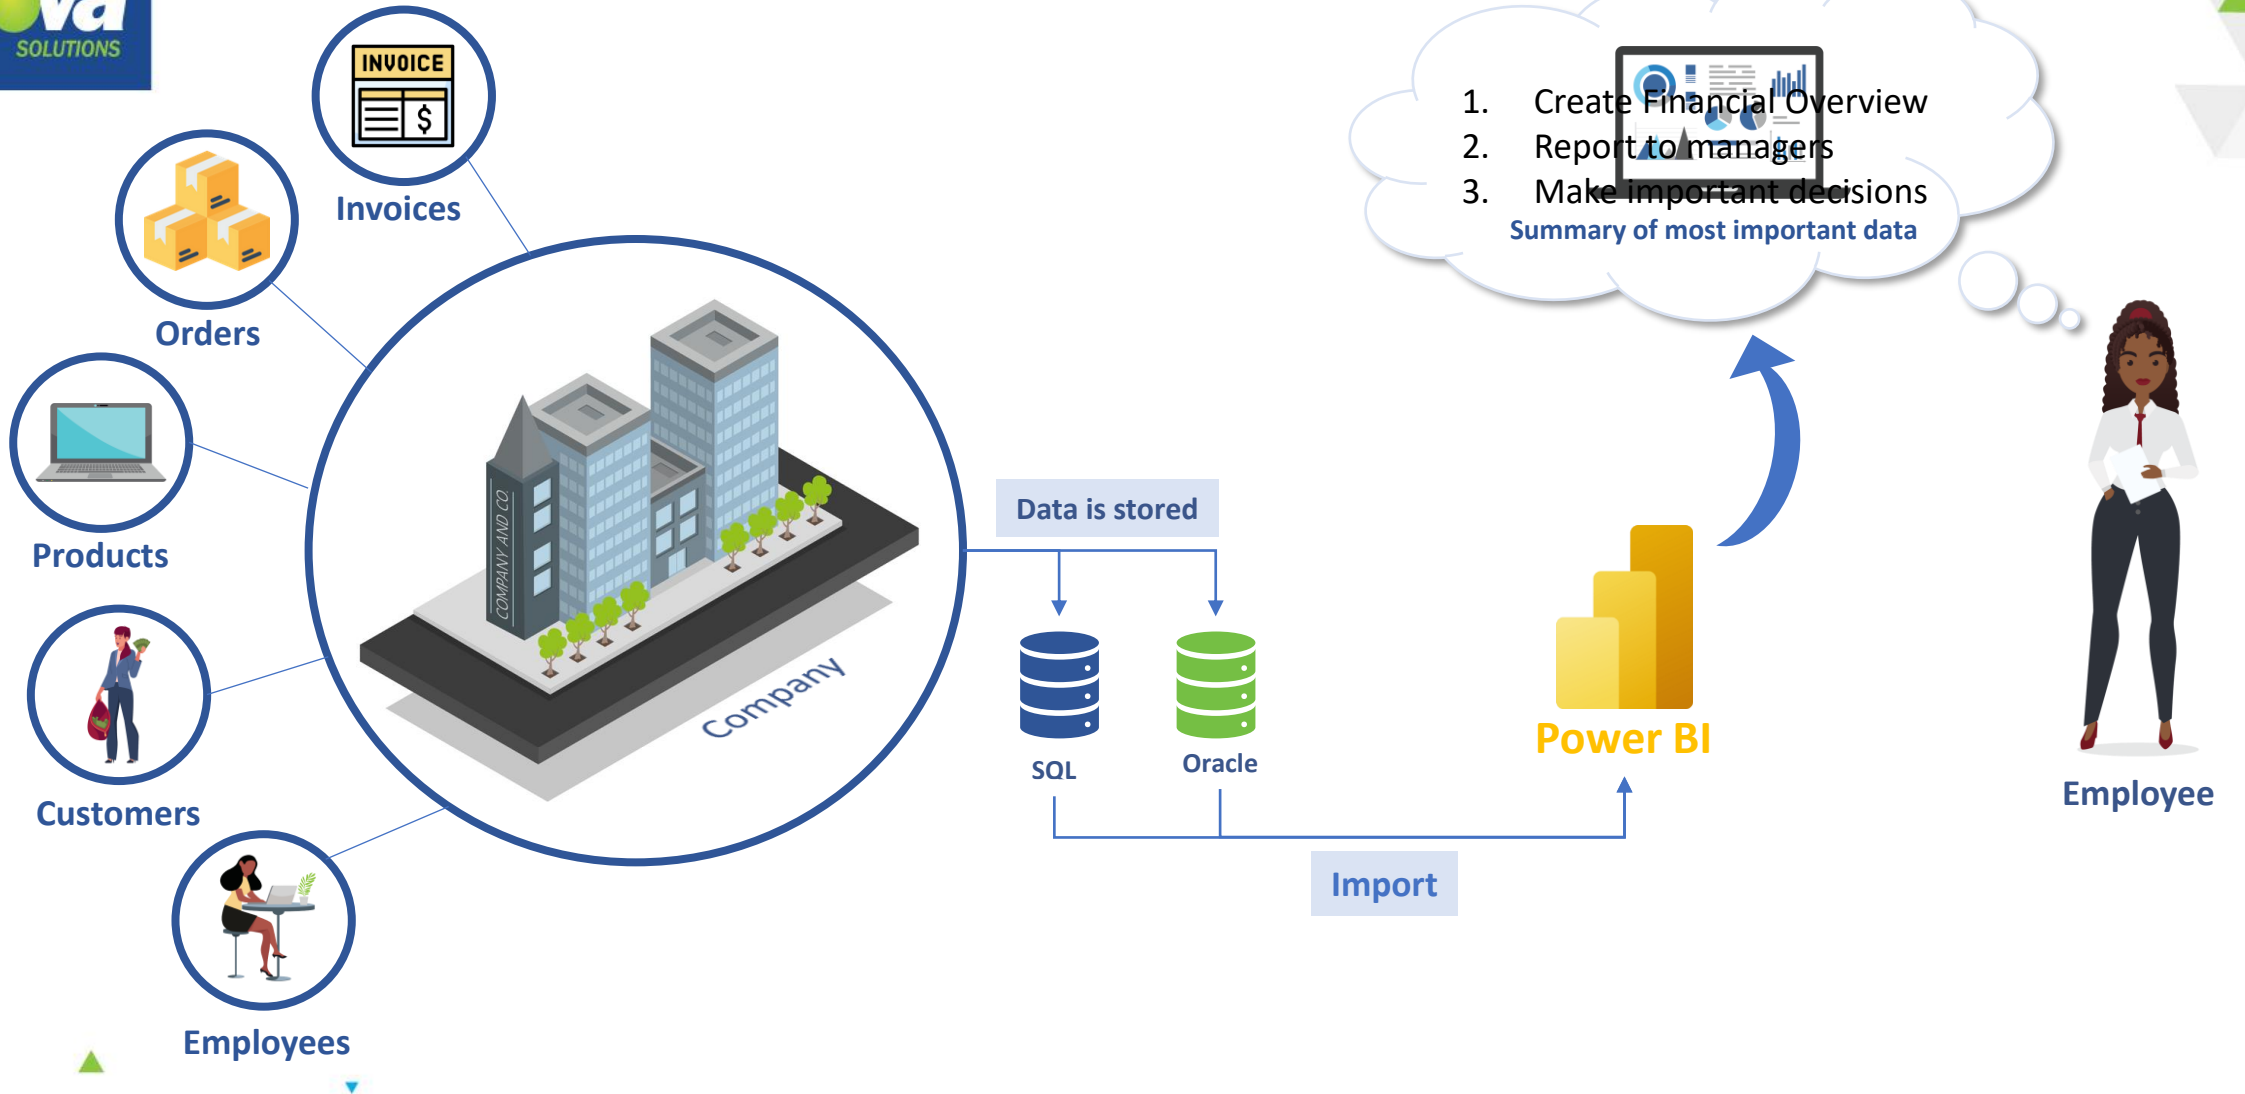

Please Welcome

Jorziño Barradas

Cloud Solutions Specialist | Inova Solutions

- Data-Driven Decisions: Empowering Business with Power BI

Inova
SOLUTIONS

Case Study

Why use Power BI?

Power BI is a powerful business intelligence tool developed by Microsoft that helps organizations turn raw data into meaningful insights through interactive visualizations and reports.